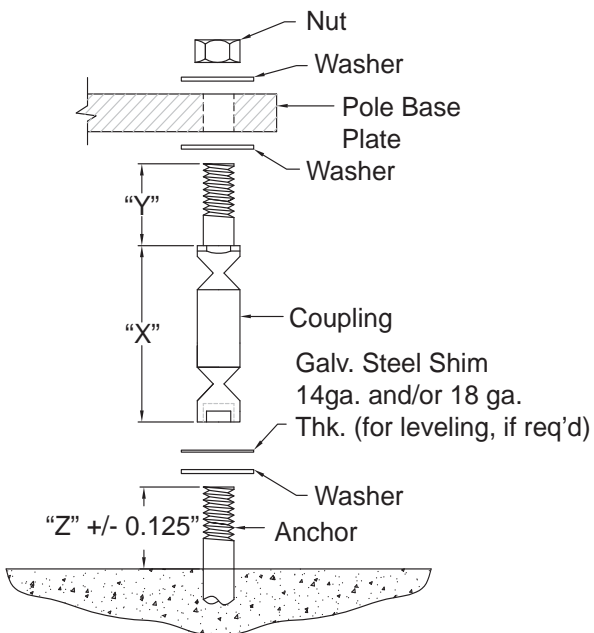

# Accessories - Break-away Couplings

Catalog Number	Anchor Bolt Diameter (in)	"X" (in)	"Y" (in)	"Z" (in)
BAC-4075	0.75	5.31	2.25	1.38
BAC-4100	1.00	6.69	2.75	1.50
BAC-4125	1.25	6.88	3.25	1.50

**Aluminum 4-Piece Skirt**