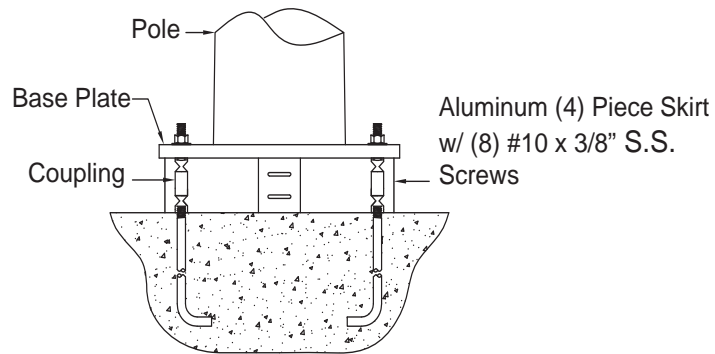

# Accessories - Break-away Couplings

Catalog Number	Anchor Bolt Diameter (in)	"X" (in)	"Y" (in)	"Z" (in)
BAC-4075	0.75	5.31	2.25	1.38
BAC-4100	1.00	6.69	2.75	1.50
BAC-4125	1.25	6.88	3.25	1.50

**Aluminum 4-Piece Skirt**