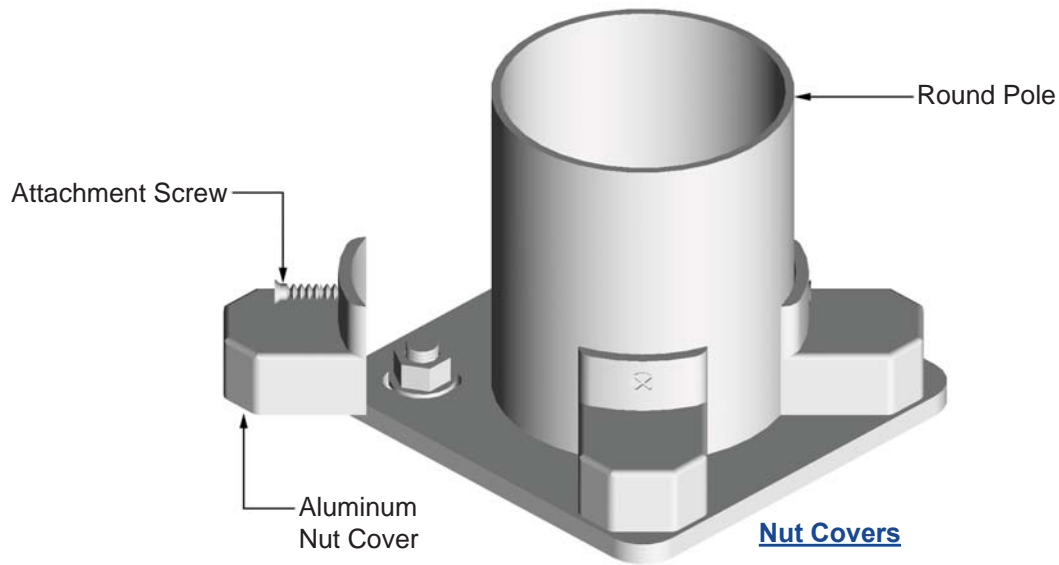

## Accessories - Base & Nut Covers

Standard plastic cover is provided unless otherwise requested. 14 gauge steel cover is available, contact factory.